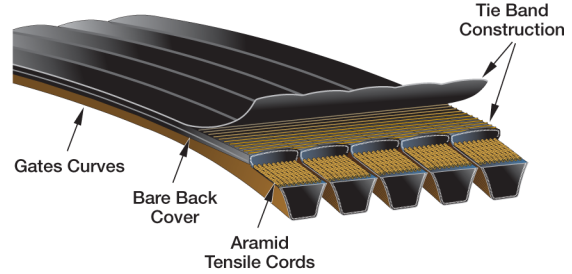

# Predator® PowerBand® Belts

Specifically designed for aggressive applications, this extra heavy-duty belt construction provides extraordinary high impact strength, capacity, and wear resistance.

## Features/Advantages

- **Aramid Tensile Cords** combine limited stretch with extraordinary strength and durability that is pound-for-pound stronger than steel.
- **Bareback Cover** resists debris and allows the belt to slip under extreme shock load conditions, reducing heat buildup and prolonging belt life.
- Multiple layer **Tie Band** provides excellent lateral rigidity to prevent belts from turning over or from coming off of the drive.
- **Gates Curves** provide proper cord support and full contact with the sheave-groove for equal loading, uniform wear, and increased belt life.
- Meets ARPM/RMA IP-3-2 **oil and heat resistant** standards.

## Size Range/Availability

- **Large Inventory** of standard lengths and widths are readily available. See sizing table for details.
- **Belt Slitters** located onsite at several Gates Service Centers can cut down an existing belt in inventory to the strand width needed.
- **Made-To-Order Belt Lengths** are available in any size from: CP (80 to 400 inch), 3VP (45 to 220 inch), 5VP (50 to 660 inch) and 8VP (100 to 660 inch). Check with Customer Service for minimum order quantity and manufacturing lead time.